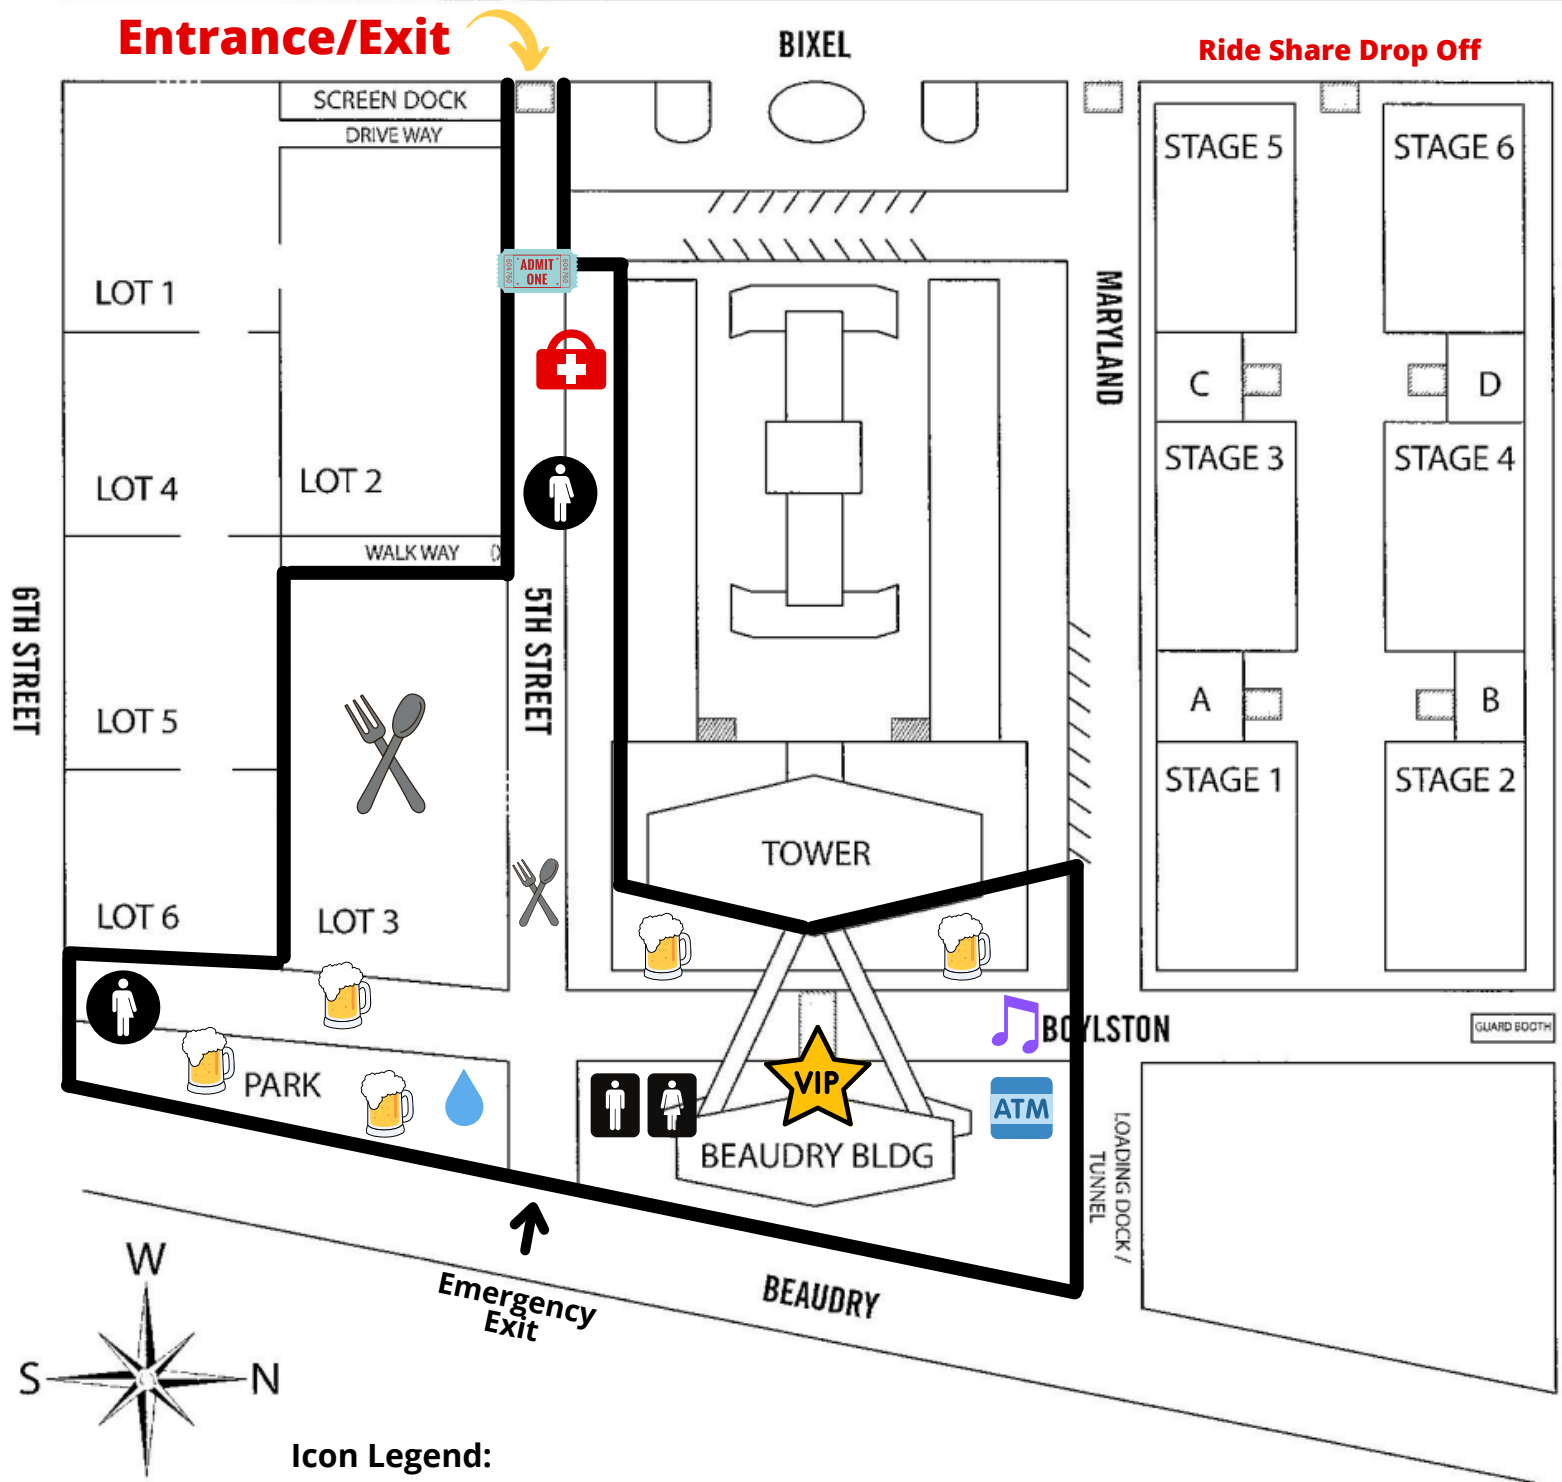

LOS ANGELES CENTER STUDIOS

SITE MAP

Icon Legend:

- Admissions
- First Aid Booth
- VIP Lounge
- All Gender Restrooms
- Food Booths
- Water Station
- ATM Machine
- Men/Women Restrooms
- Beer Booths
- Stage